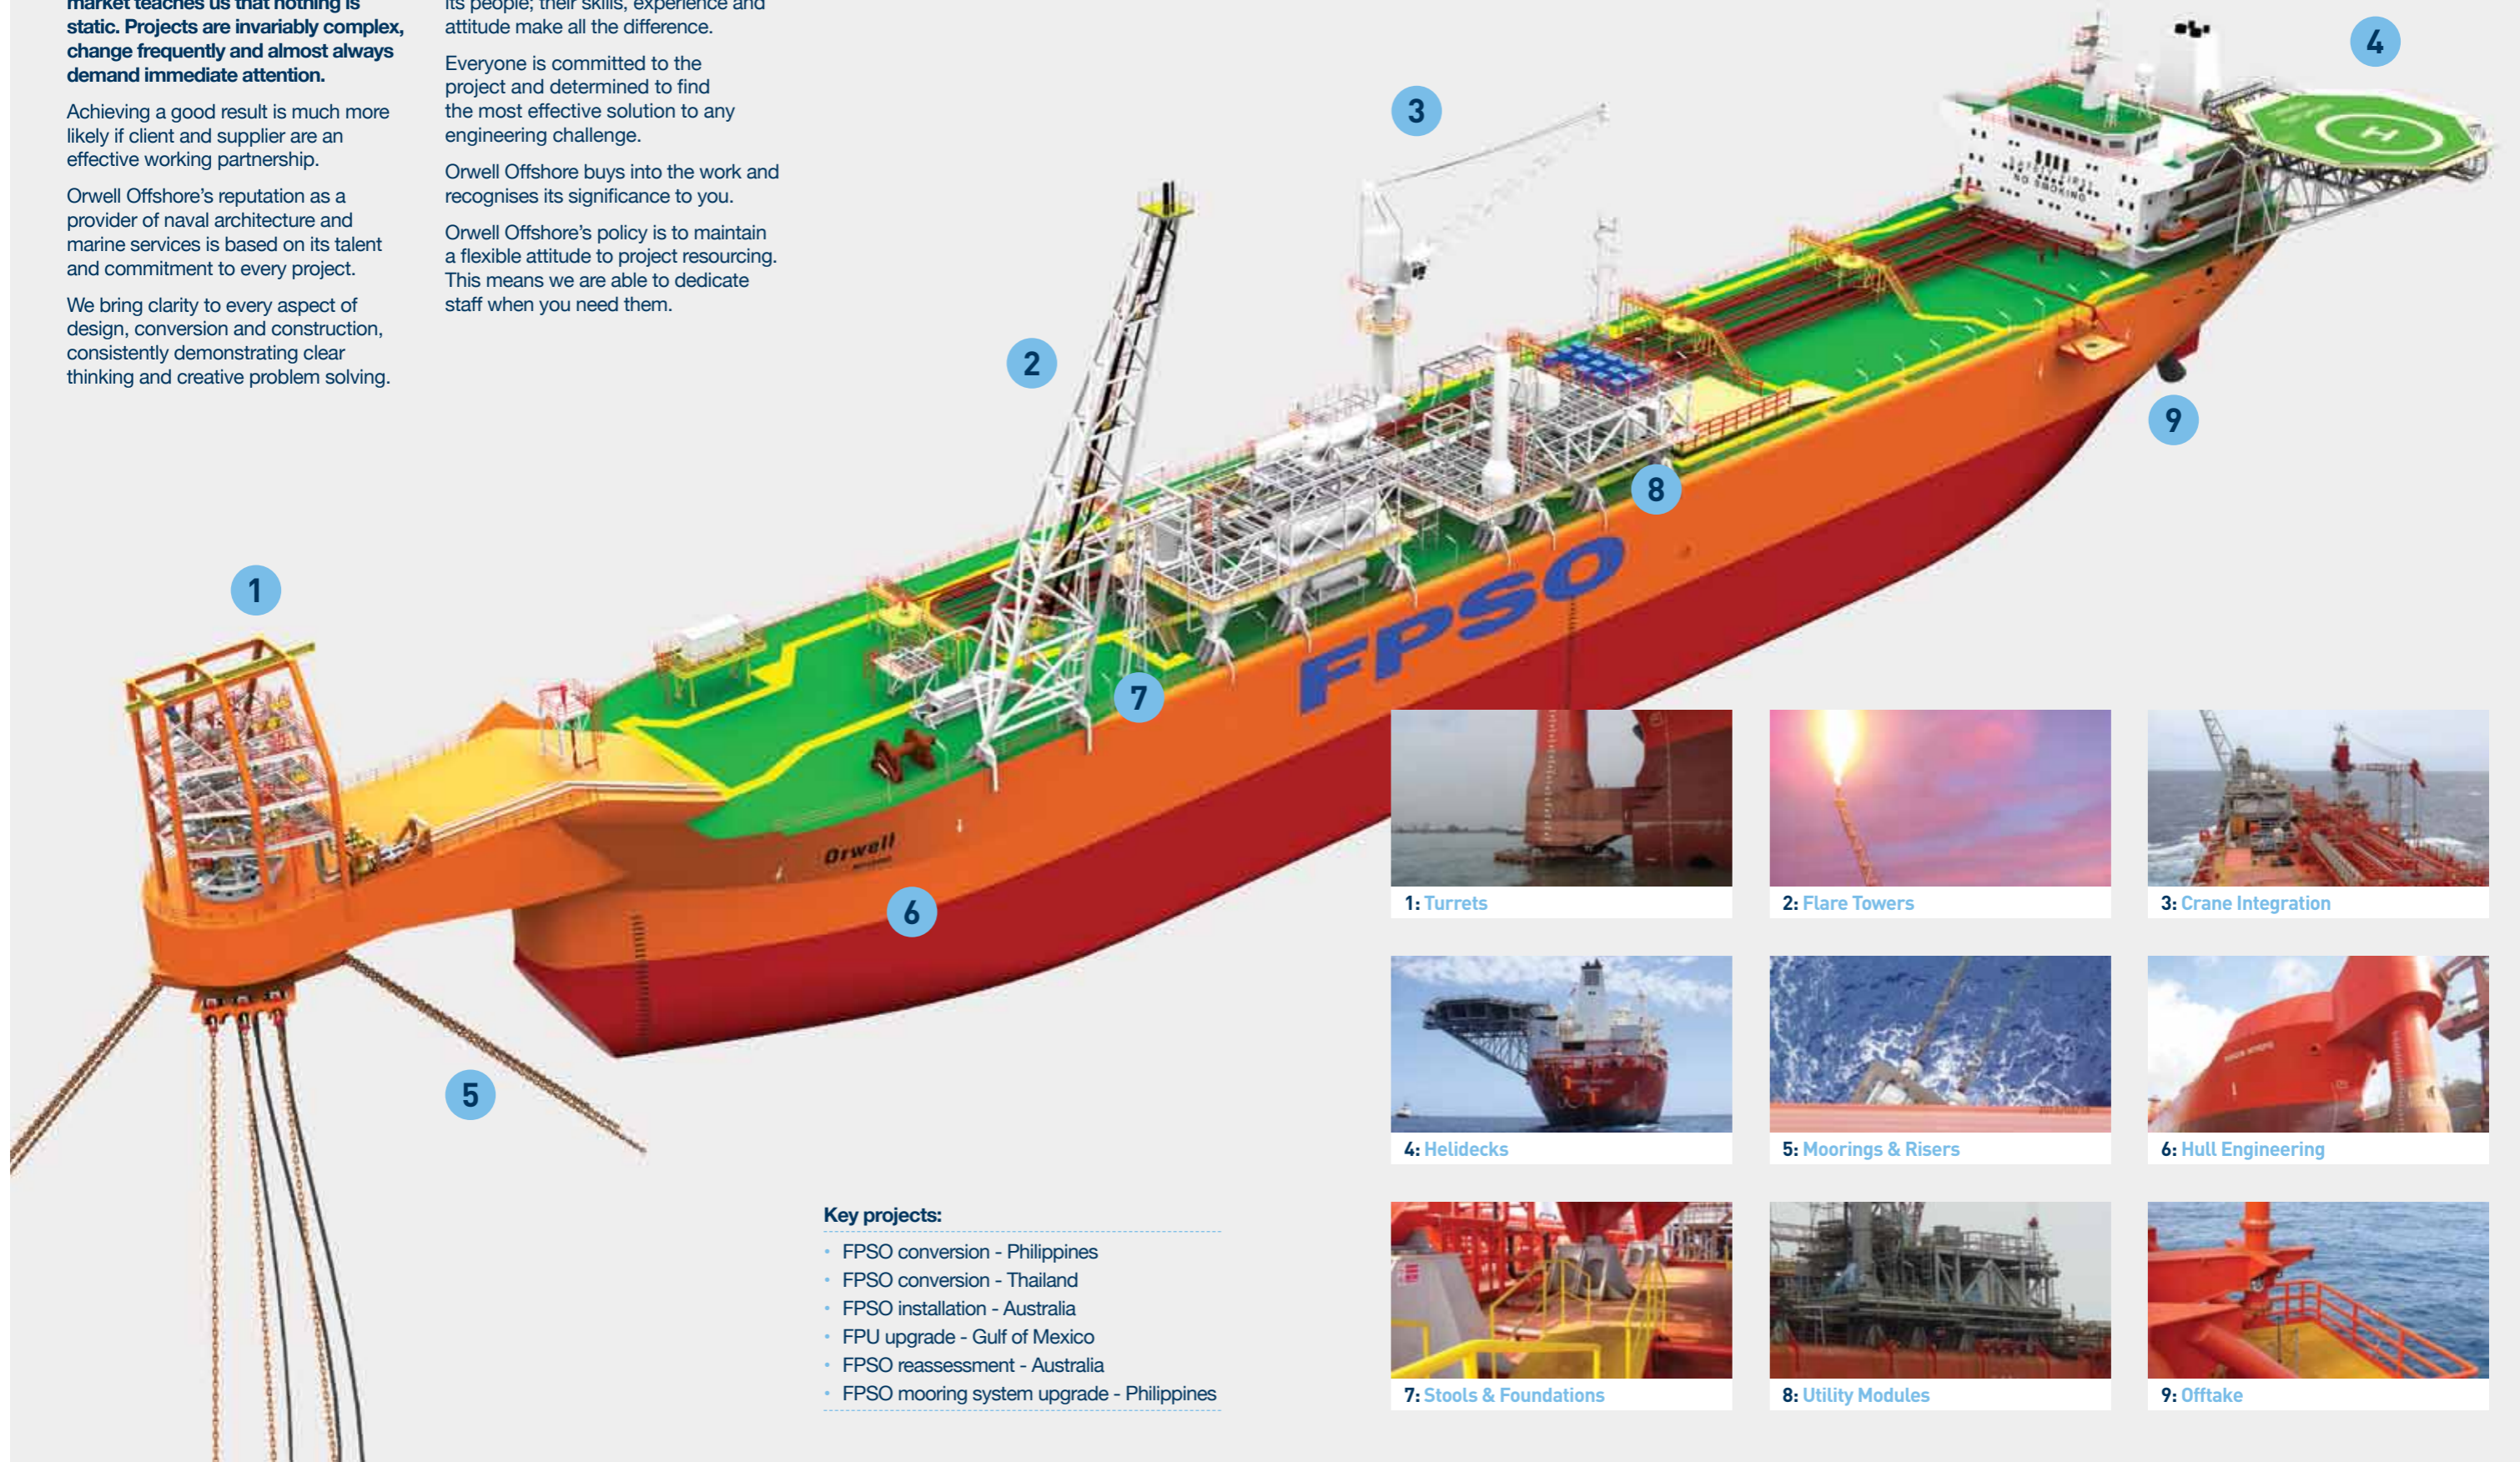

FPSO SOLUTIONS

In a floating world, it helps to have a reliable partner.

Years of experience in the energy market teaches us that nothing is static. Projects are invariably complex, change frequently and almost always demand immediate attention.

Achieving a good result is much more likely if client and supplier are an effective working partnership.

Orwell Offshore's reputation as a provider of naval architecture and marine services is based on its talent and commitment to every project.

We bring clarity to every aspect of design, conversion and construction, consistently demonstrating clear thinking and creative problem solving.

Orwell Offshore's strength is built on its people; their skills, experience and attitude make all the difference.

Everyone is committed to the project and determined to find the most effective solution to any engineering challenge.

Orwell Offshore buys into the work and recognises its significance to you.

Orwell Offshore's policy is to maintain a flexible attitude to project resourcing. This means we are able to dedicate staff when you need them.

Key projects:

- FPSO conversion - Philippines
- FPSO conversion - Thailand
- FPSO installation - Australia
- FPU upgrade - Gulf of Mexico
- FPSO reassessment - Australia
- FPSO mooring system upgrade - Philippines